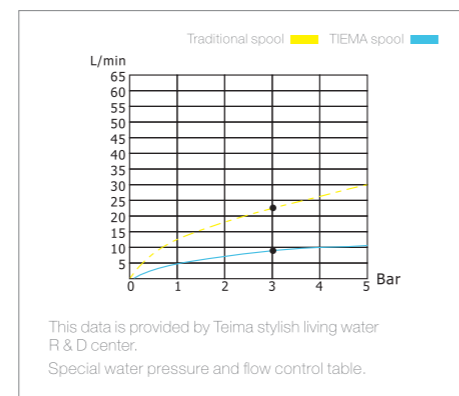

TIEMA Surface treatment

Our dazzling chrome finish is in a class of its own thanks to the pioneering TIEMA Surface treatment technology. Our chrome plating process, refined over the past several decades, creates deep even layers of nickel and chromium. TIEMA polished chrome is known as one of the best surface finishes in the world. The result is a lustrous, mirror-like sheen that is soil repellent, scratch resistant, and non-tarnishing. TIEMA Surface treatment ensures a color-fast, good-as-new appearance for years to come.