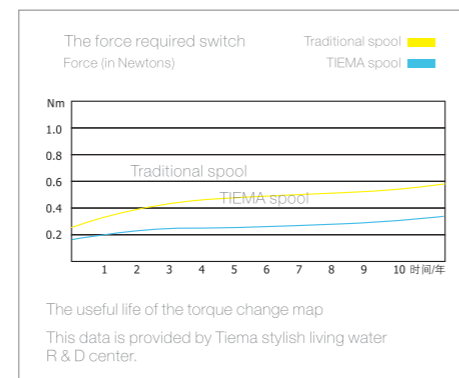

TIEMA Surface treatment

Our dazzling chrome finish is in a class of its own thanks to the pioneering TIEMA Surface treatment technology. Our chrome plating process, refined over the past several decades, creates deep even layers of nickel and chromium. TIEMA polished chrome is known as one of the best surface finishes in the world. The result is a lustrous, mirror-like sheen that is soil repellent, scratch resistant, and non-tarnishing. TIEMA Surface treatment ensures a color-fast, good-as-new appearance for years to come.