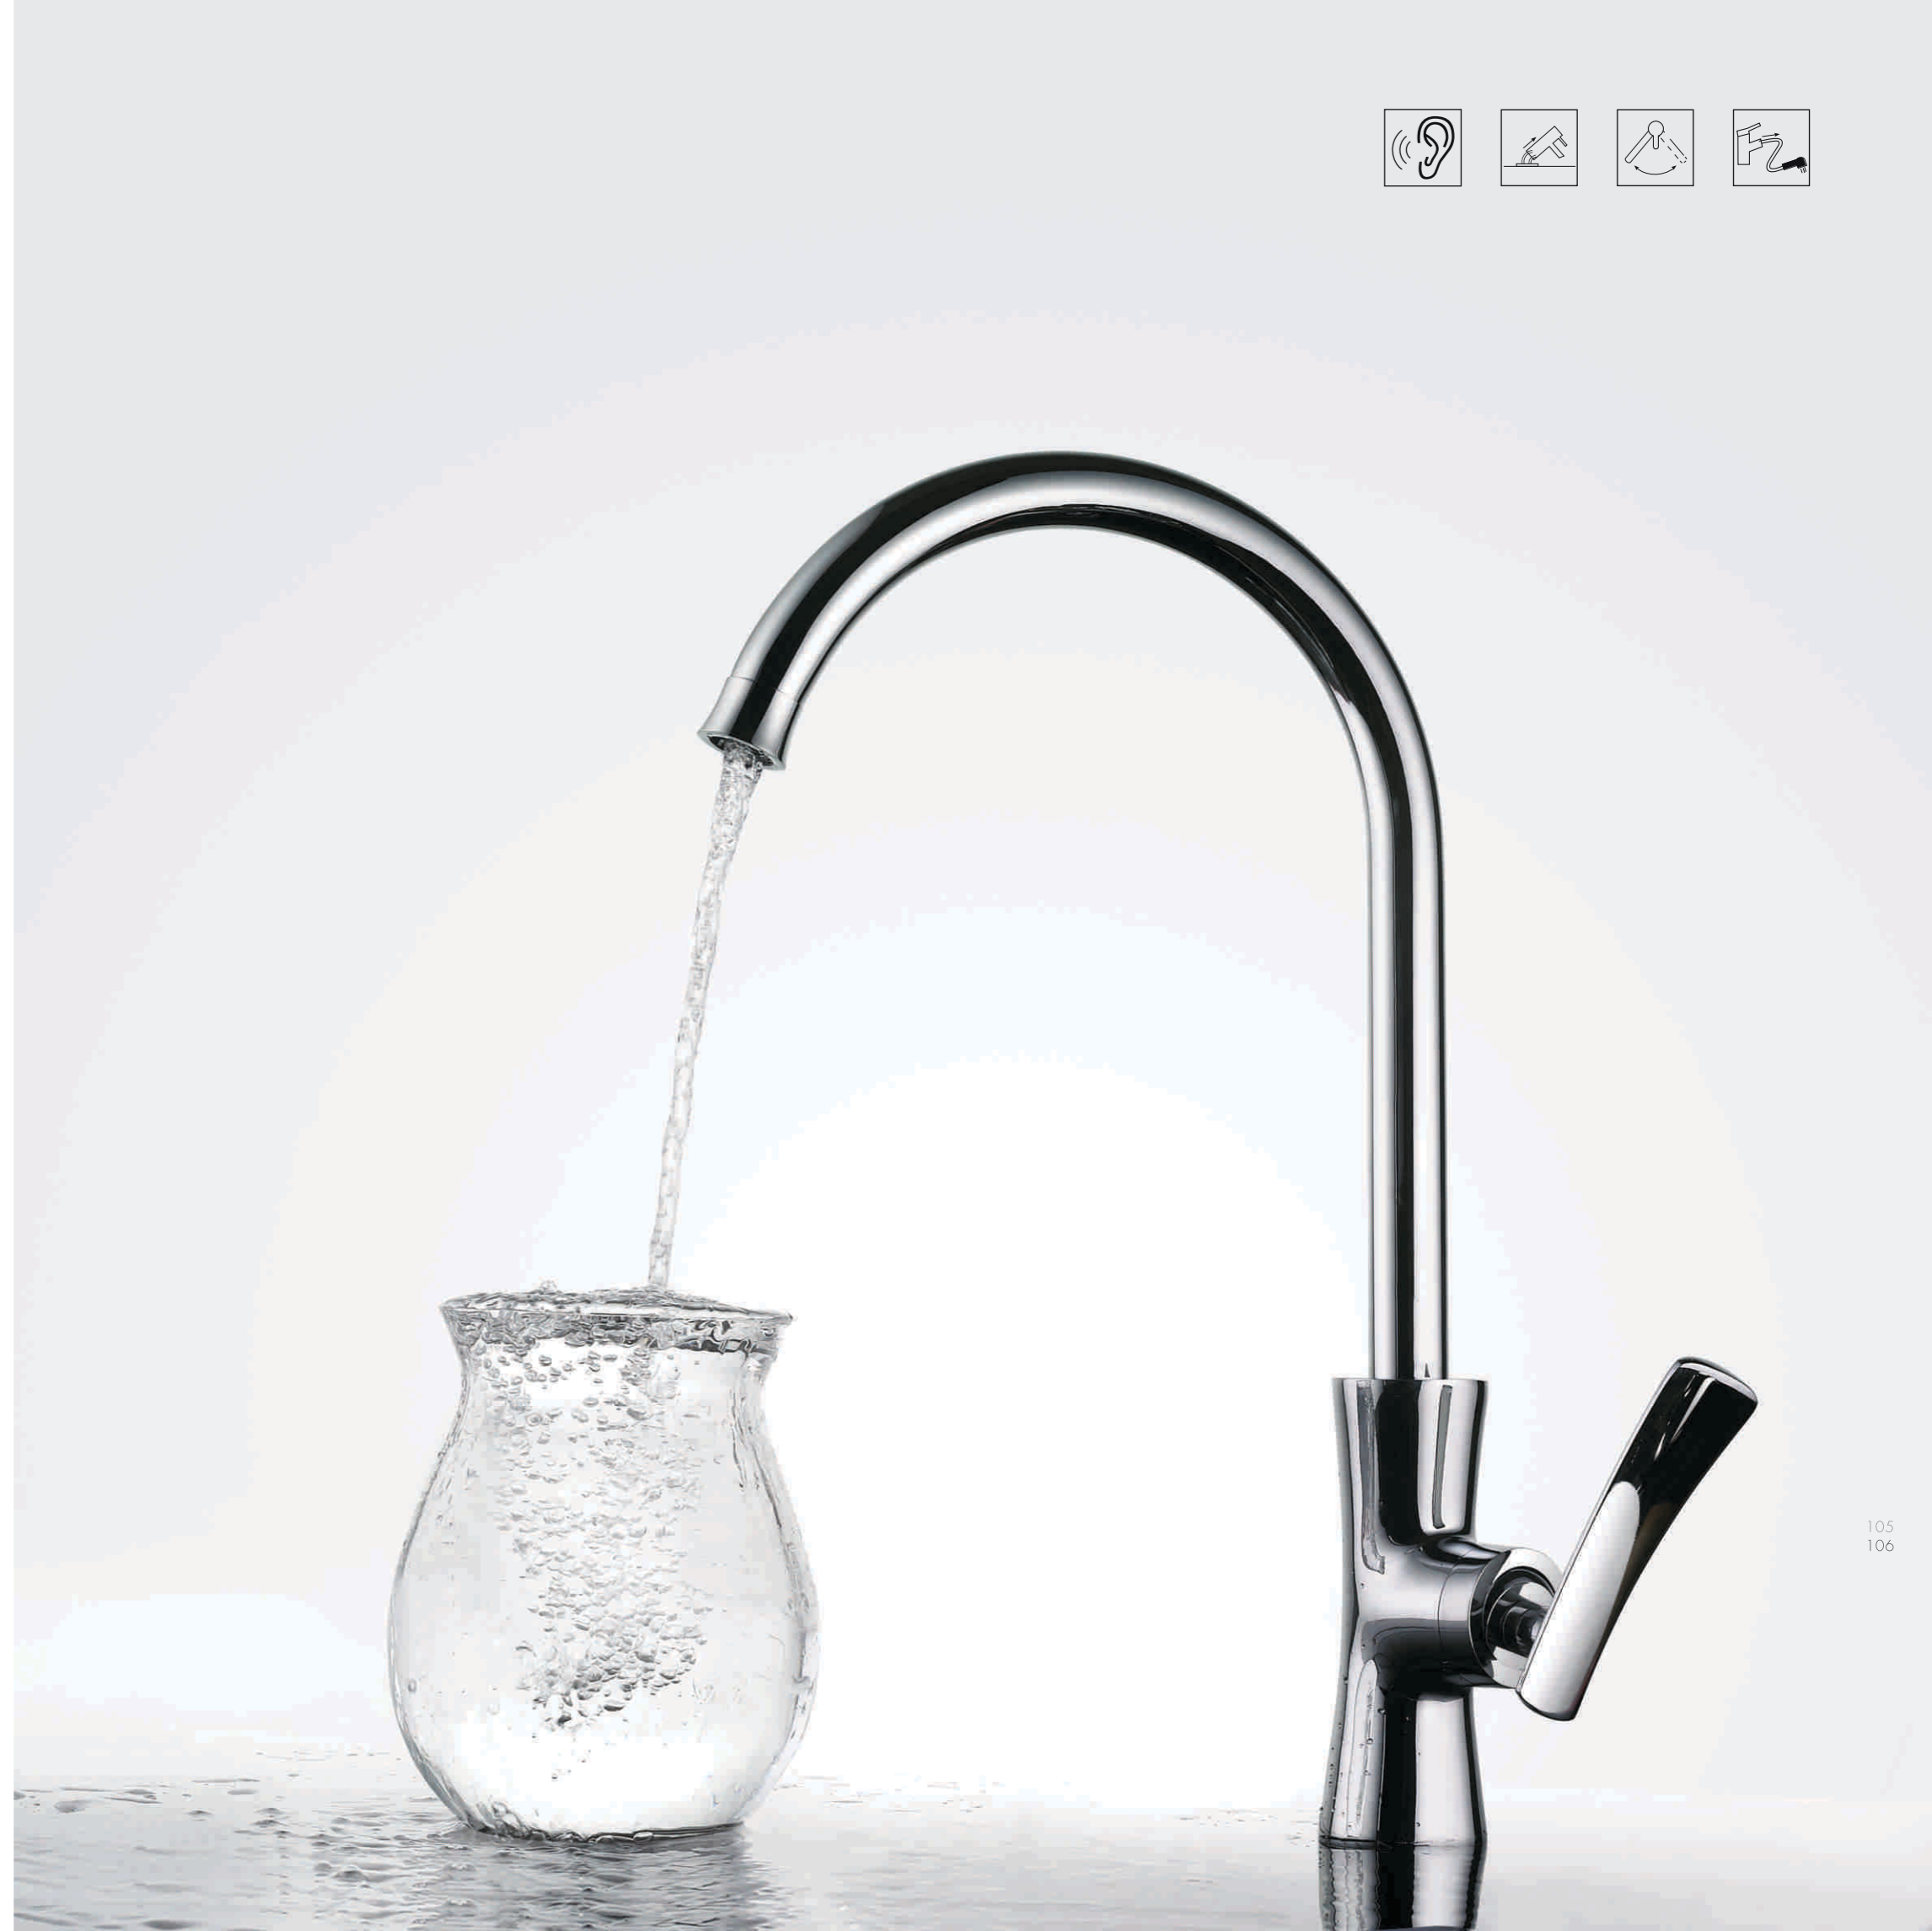

Kitchen Sereis

Product Overview

01

02

03

04

05

06

NEW

ZS80605
01 Single lever
kitchen mixer
Ø35mm

ZS80702B
02 Single lever
sink wall mixer
Ø35mm

ZS61506-C
03 Single lever
kitchen mixer
Ø40mm

ZS61506-L
04 Single lever
kitchen mixer
Ø40mm

ZS61606
05 Single lever
kitchen mixer
Ø35mm

ZS61801
06 Single lever
kitchen mixer
Ø35mm