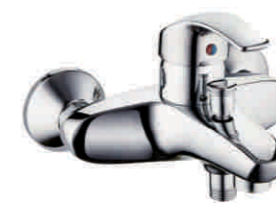

622 Series

Product Overview

01

02

03

04

05

ZS62203
01 Single lever
basin mixer
Φ40mm