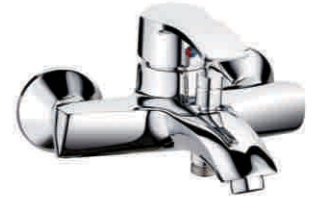

602 Series

Product Overview

01

02

03

04

01 **ZS60103**
Single lever
basin mixer
Φ35mm

02 **ZS60105**
Single lever
kitchen mixer
Φ35mm