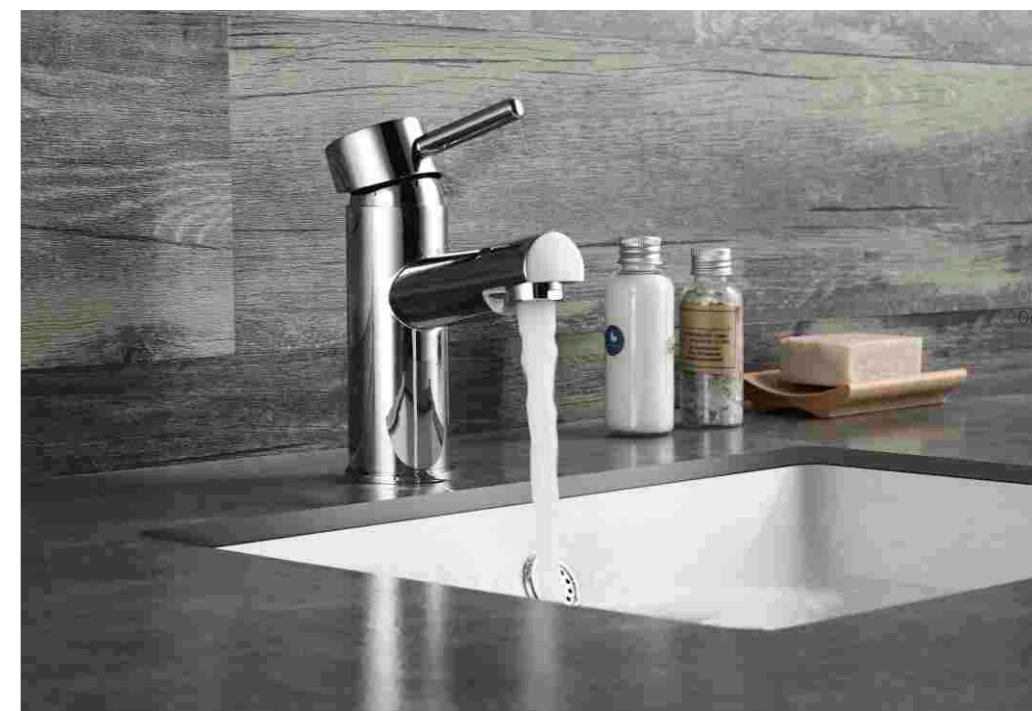

Single-lever mixers, in other words fittings where you control the water volume and temperature using just one lever, are the most widespread type. There is the biggest choice here, at Hansatoo. We supply single-lever mixers for a wide range of styles and requirements, practical to use.