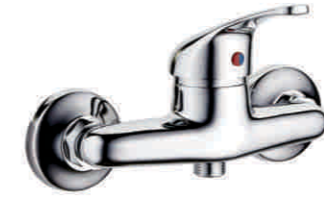

522 Series

Product Overview

01

02

03

04

05

Small space

Even the smallest of bathrooms can benefit from TIEMA technology. Our leading variety, including mixer designed specifically for small basins, and our sprinkler system can be installed in the tightest corner of the bathroom.

533 Series

Product Overview

01

02

03

04

05

06

07

08

09

01 ZS52203
Single lever
basin mixer
Φ40mm

02 ZS52204
Single lever
bidet mixer
Φ40mm

03 ZS52205
Single lever
kitchen mixer
Φ40mm

04 ZS52201
Single lever
bath/shower mixer
Φ40mm

05 ZS52202
Single lever
sink wall mixer
Φ40mm

01 ZS53303
Single lever
basin mixer
Φ40mm

02 ZS53304
Single lever
bidet mixer
Φ40mm

03 ZS53305
Single lever
kitchen mixer
Φ40mm

04 ZS53301
Single lever
bath/shower mixer
Φ40mm

05 ZS53302A
Single lever
shower mixer
Φ40mm

06 ZS53302
Single lever
sink wall mixer
Φ40mm

07 ZS51805
Single lever
kitchen mixer
Φ40mm

08 ZS53705
Single lever
kitchen mixer
Φ40mm

08 ZS53307
Single lever
kitchen mixer
Φ40mm