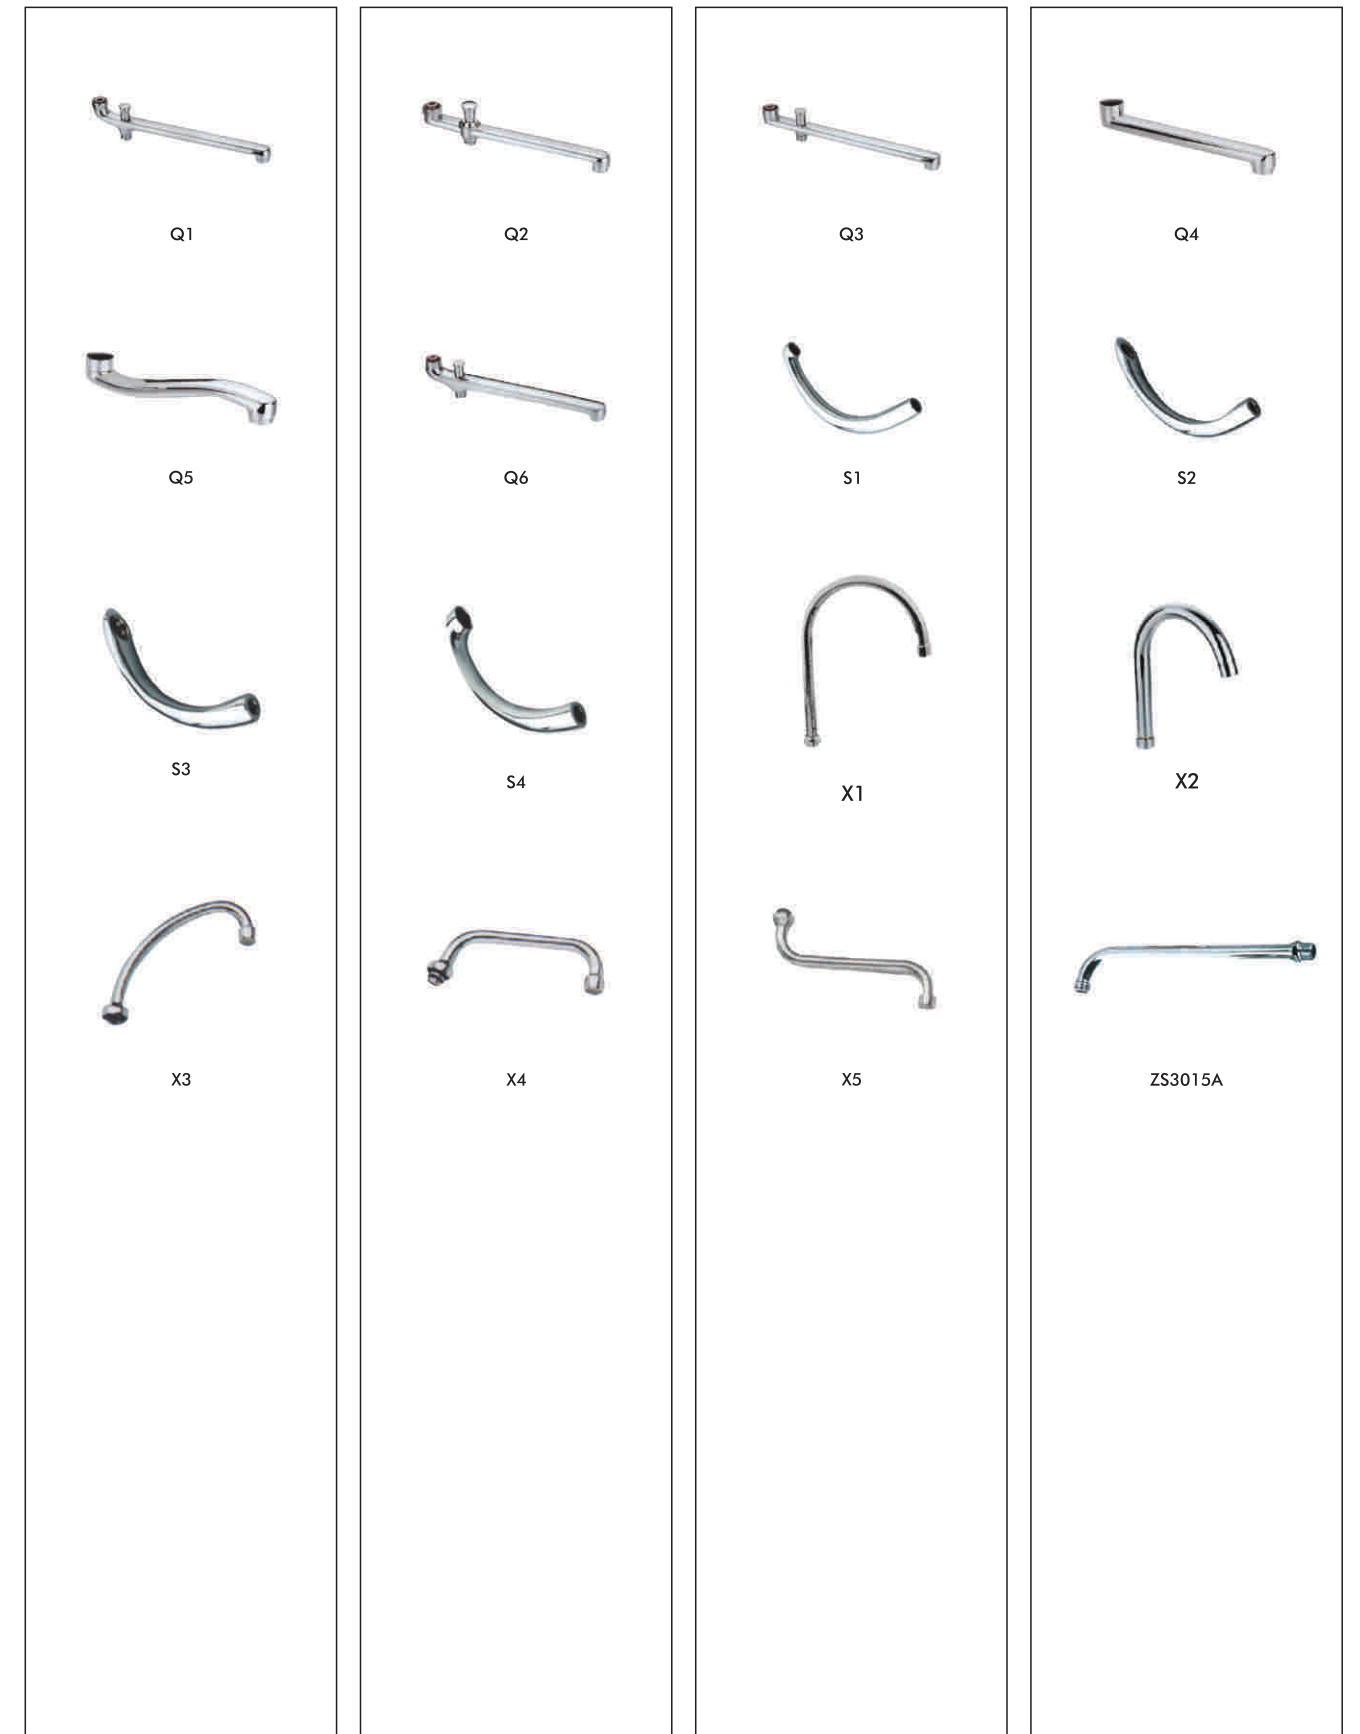

Accessories Series

Product Overview