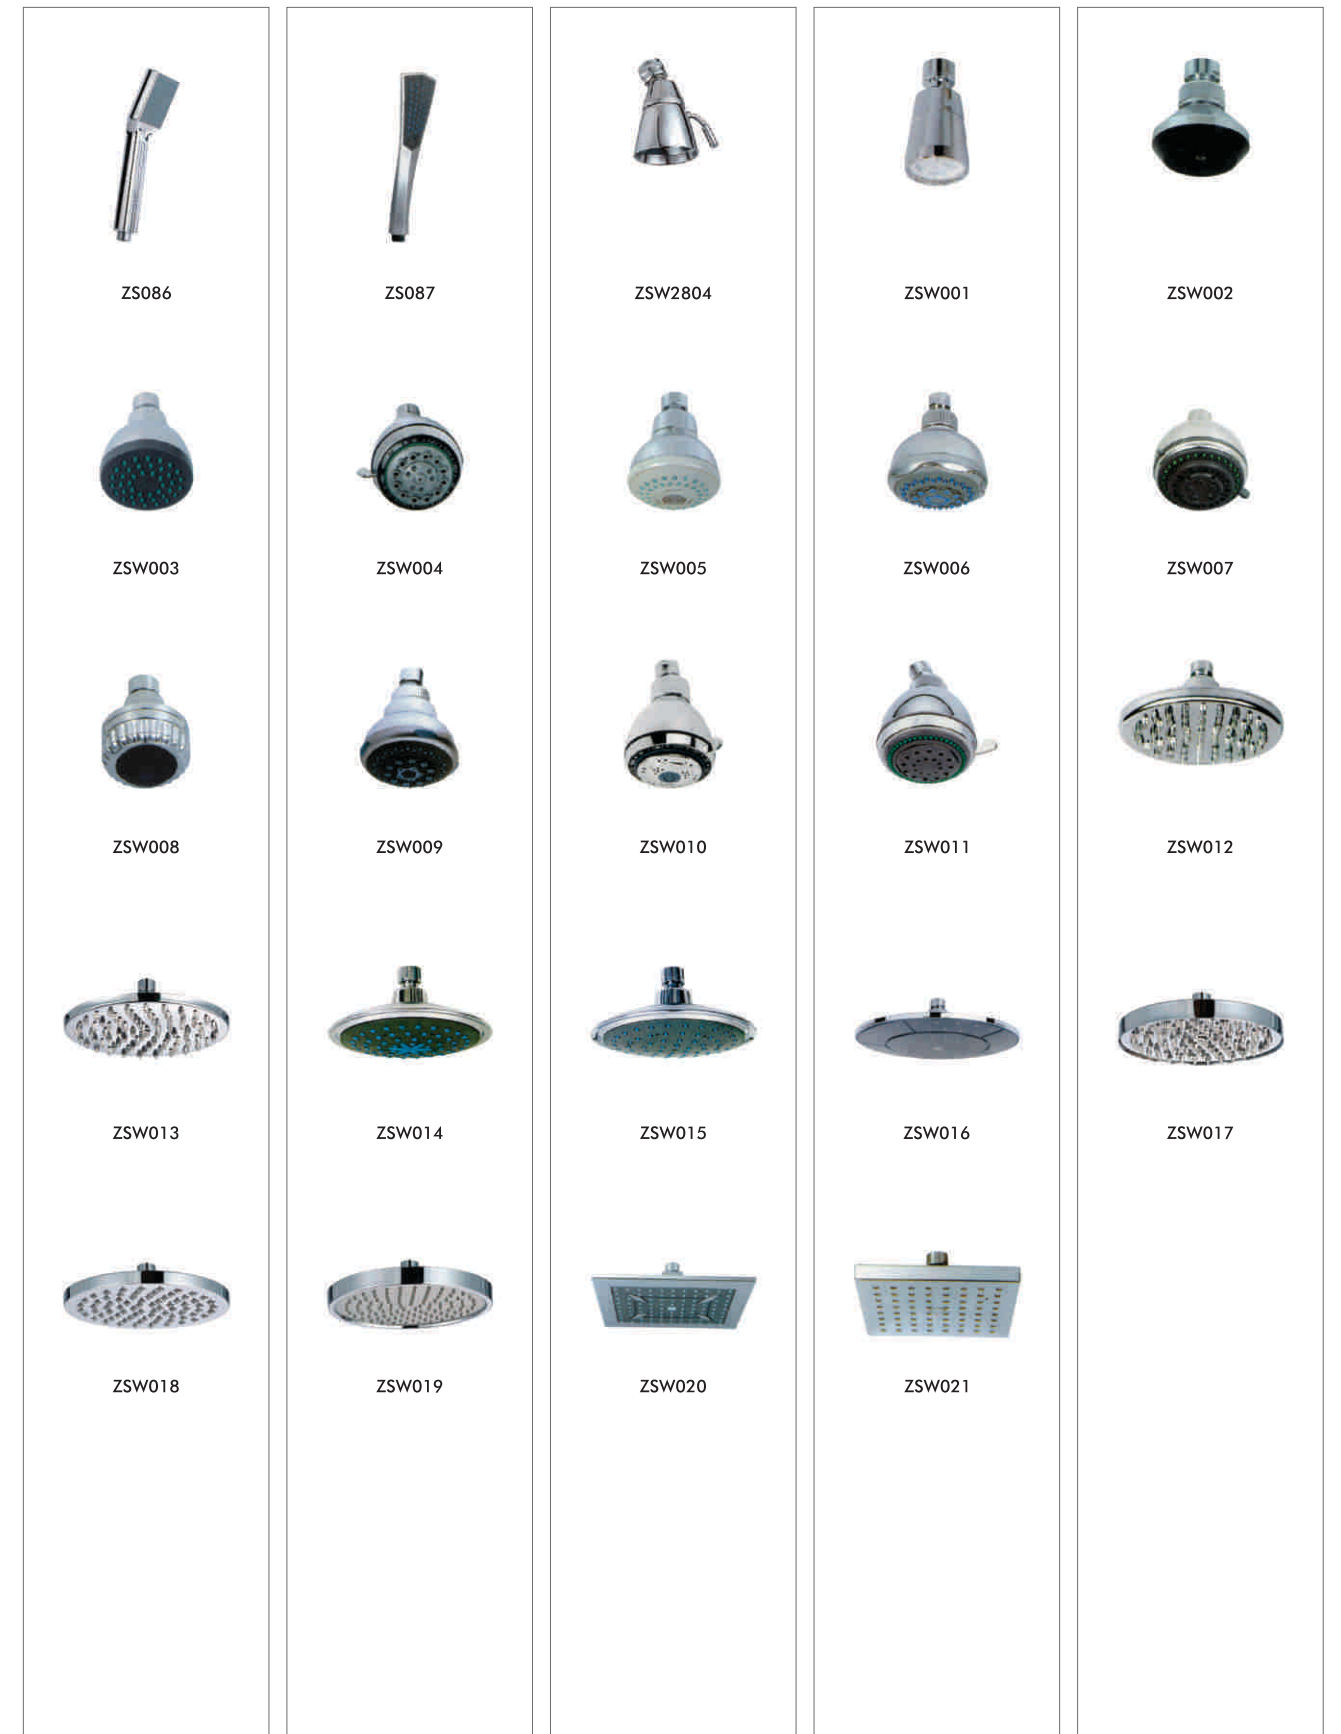

NEW

01 ZS092  
Hand shower

02 ZSW092  
Overhead shower

03 ZS094  
Hand shower

04 ZSW094  
Overhead shower

05 ZS096  
Hand shower

06 ZSW021  
Overhead shower

07 ZS095  
Hand shower

08 ZSW023  
Overhead shower

09 ZS089  
Hand shower

10 ZS091  
Hand shower

Accessories Series

Product Overview

Accessories Series

Product Overview

Accessories Series

Product Overview

Accessories Series

Product Overview

**Accessories Series**

Product Overview

ZS702

ZS703

ZS704