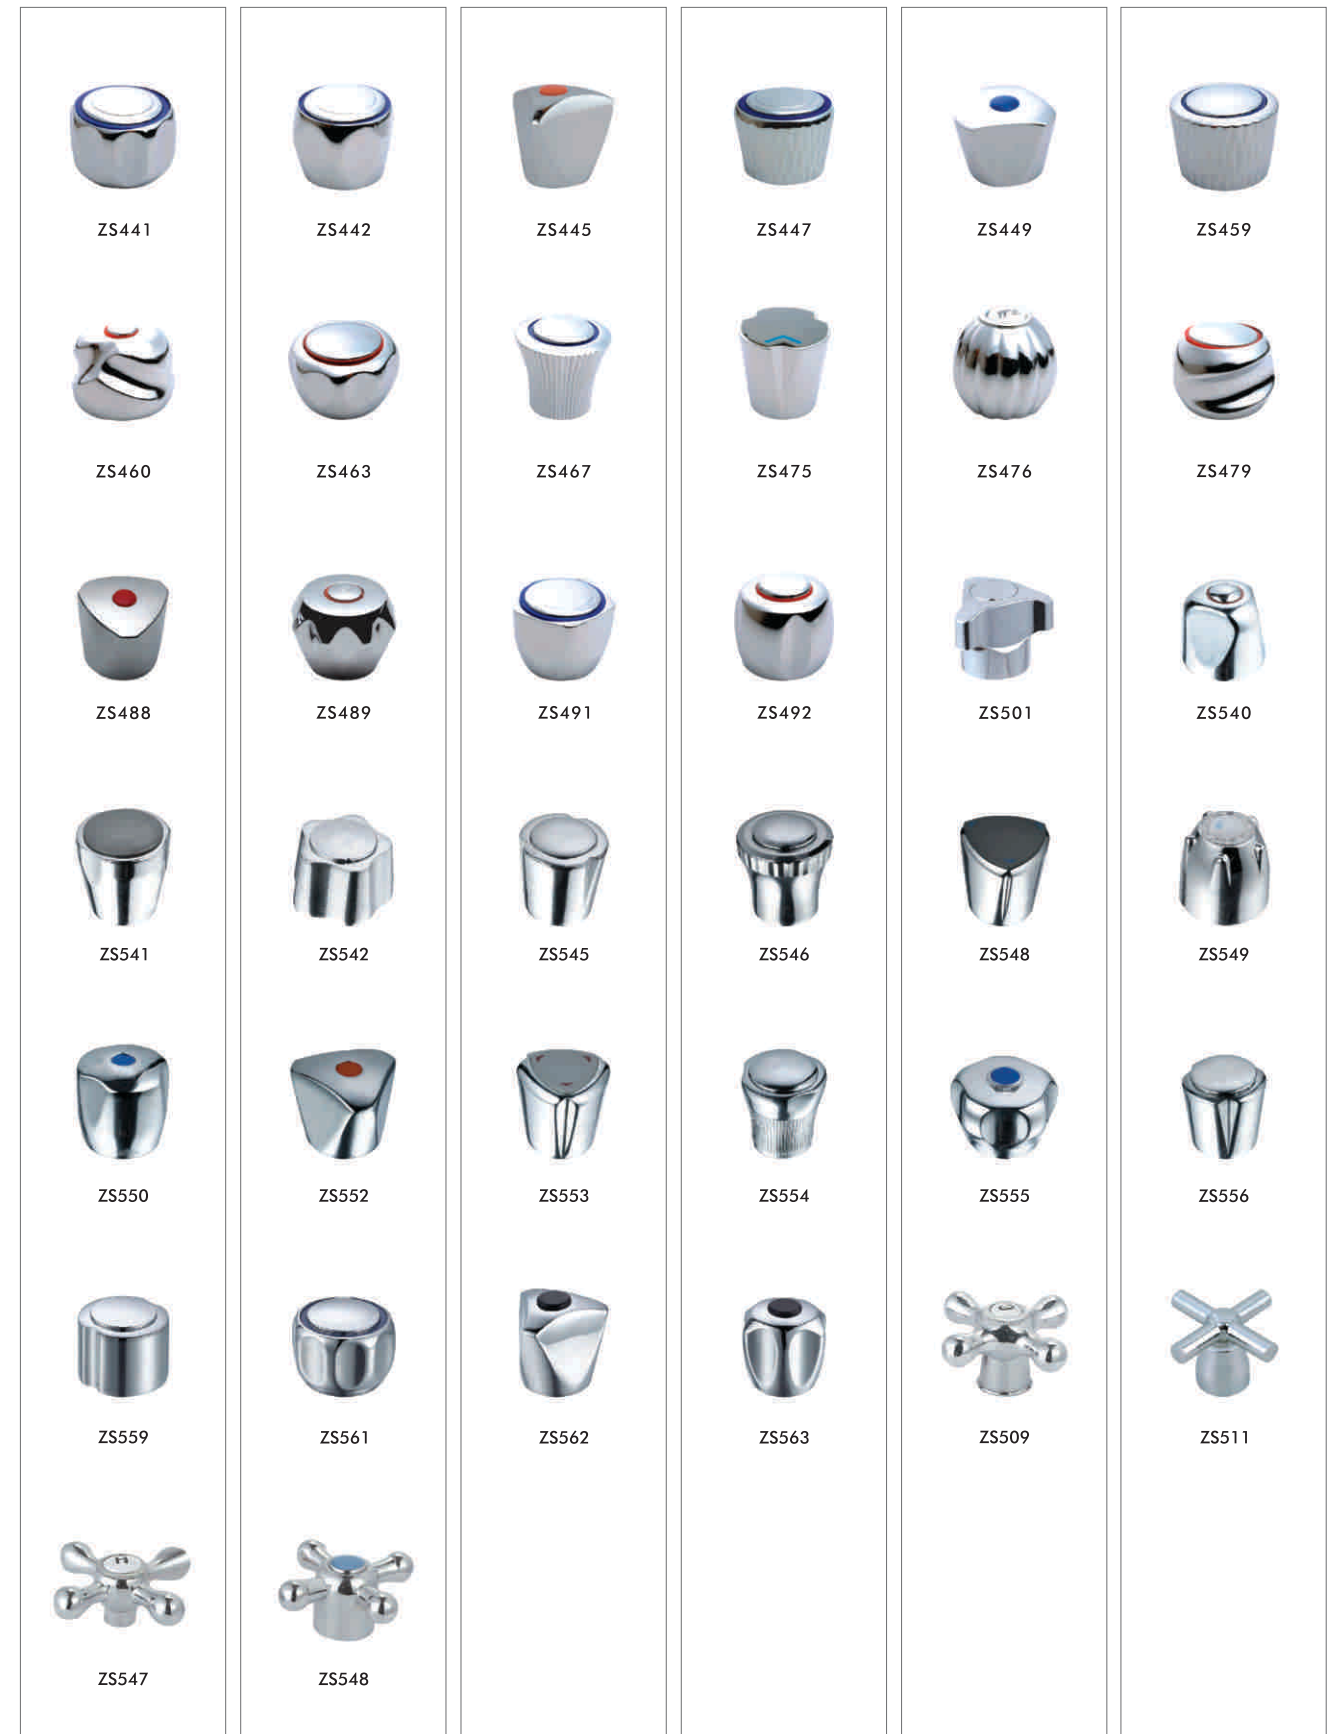

NEW

01 ZS092  
Hand shower

02 ZSW092  
Overhead shower

03 ZS094  
Hand shower

04 ZSW094  
Overhead shower

05 ZS096  
Hand shower

06 ZSW021  
Overhead shower

07 ZS095  
Hand shower

08 ZSW023  
Overhead shower

09 ZS089  
Hand shower

10 ZS091  
Hand shower

Accessories Series

Product Overview

Accessories Series

Product Overview

Accessories Series

Product Overview

Accessories Series

Product Overview

**Accessories Series**

Product Overview

ZS702

ZS703

ZS704

ZS705

ZS706

ZS707

ZS710

ZS711

ZS315

ZS318

ZS321