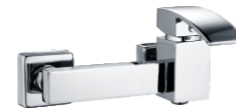

ZS40705
Single lever kitchen mixer
Φ35mm

ZS81903
Single lever basin mixer
Φ40mm

ZS81904
Single lever bidet mixer
Φ40mm

ZS81901
Single lever bath/shower mixer
Φ40mm

ZS71103
Single lever basin mixer
Φ35mm

ZS71101
Single lever bath/shower mixer
Φ35mm